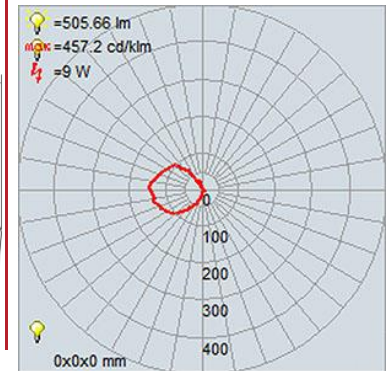

FIXTURE	BACKPLATE / CANOPY
Length:	Length
Width: 9"	Width: 4.5"
Diameter	Diameter:
Height: 12"	Height: 4.5"
Extension: 10.5"	
Overall Height:	

TECHNICAL SPECIFICATIONS

SPECIFICATIONS

Frame Material: Steel
Diffuser Material: Glass
Lamping Type: SSL (Dedicated LED) Jbox: Standard
Lamping Base: SSL Lamp Wattage: 9 W
Lamp Quantity: 1 Total Wattage: 9 W
Voltage: 120v Lamps Included: Yes

Quantity: _____

Notes: _____

LINE DRAWING

IES FILE

In addition to Access Lighting's purchase and warranty terms and conditions, by signing below or placing an order, you agree that you are authorized to bind the entity placing any order and acknowledge the following: All of sizes and measurements are approximate and all images are for illustrative purposes only. In the event of an inconsistency, the "Product Measurements" section controls. There also may be slight differences in the colors and designs compared to the displayed and printed images.